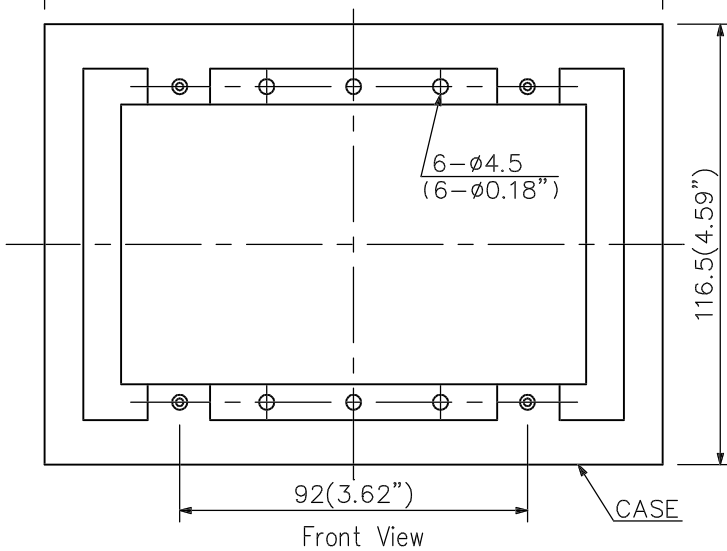

DESCRIPTION

The YS-13A box allows exposed wall mounting of a power controller (E-80P and E-84P) or speaker controller (E-80S and E-84S) when such a device cannot be mounted in the wall. The box can also be installed on a desk using the supplied feet.

SPECIFICATIONS

Finish	Ivory
Weight	Approx. 0.55 kg (1.21 lb.)

APPEARANCE

Rear View

Top View

Bottom Plate

Front View

UNIT:mm SCALE:1/2