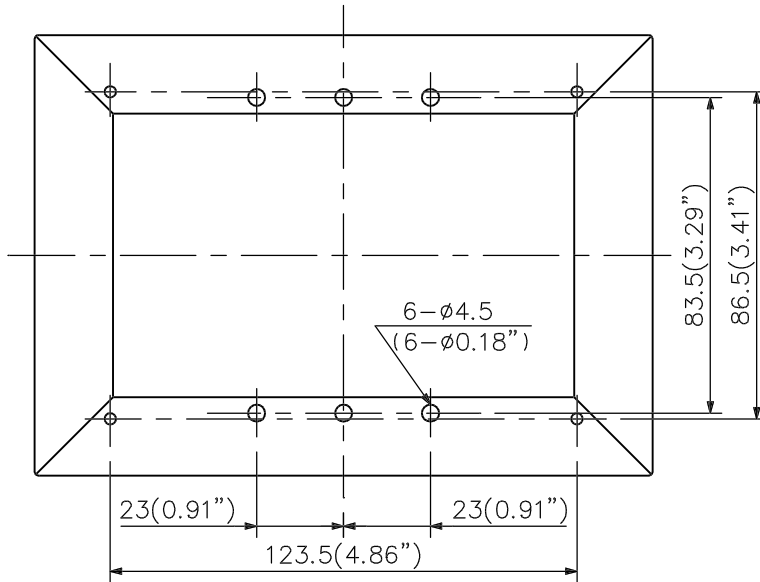

DESCRIPTION

The YS-13A box allows exposed wall mounting of a power controller (E-80P and E-84P) or speaker controller (E-80S and E-84S) when such a device cannot be mounted in the wall. The box can also be installed on a desk using the supplied feet.

SPECIFICATIONS

Finish	Ivory
Weight	Approx. 0.55 kg (1.21 lb.)

APPEARANCE

Rear View

Top View

Bottom Plate

Front View

UNIT:mm SCALE:1/2