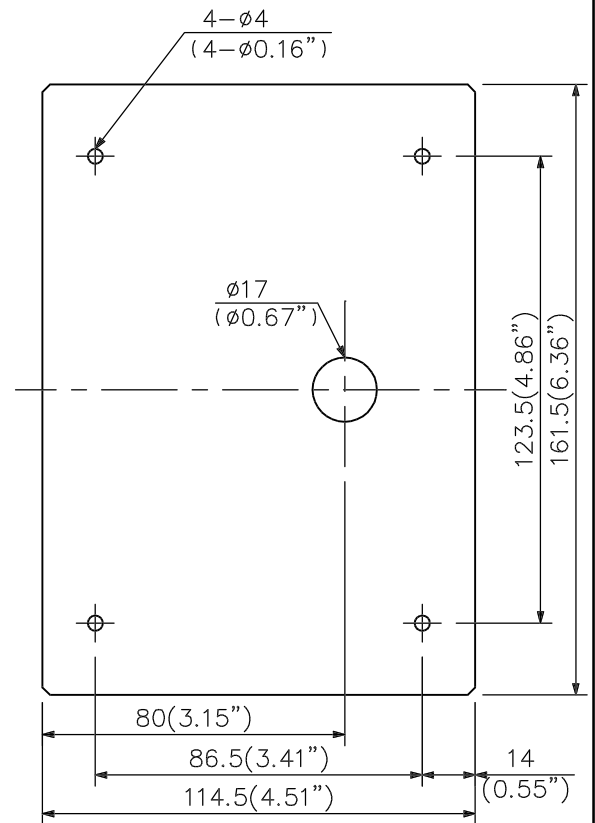

DESCRIPTION

The YS-13A box allows exposed wall mounting of a power controller (E-80P and E-84P) or speaker controller (E-80S and E-84S) when such a device cannot be mounted in the wall. The box can also be installed on a desk using the supplied feet.

SPECIFICATIONS

Finish	Ivory
Weight	Approx. 0.55 kg (1.21 lb.)

APPEARANCE

Rear View

Top View

Bottom Plate

Front View

UNIT:mm SCALE:1/2