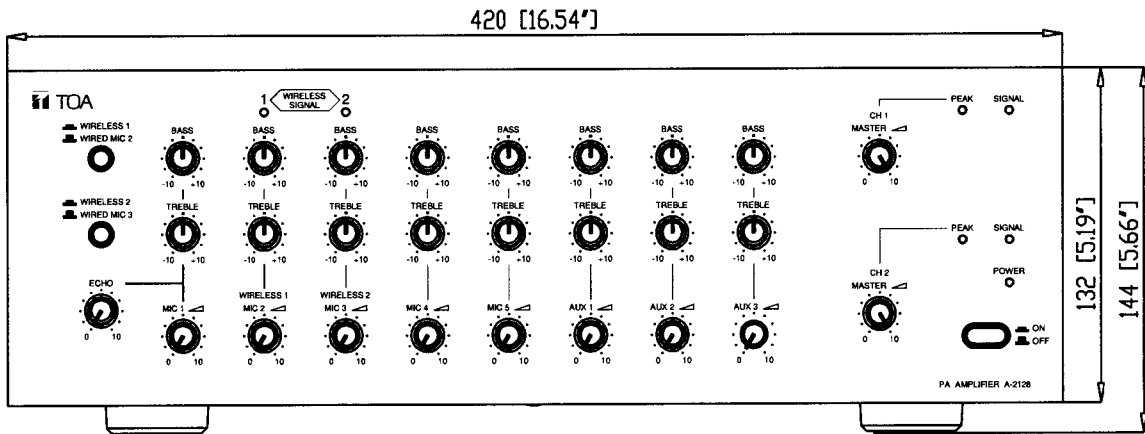

■ APPEARANCE

Rear View

Front View

Right View