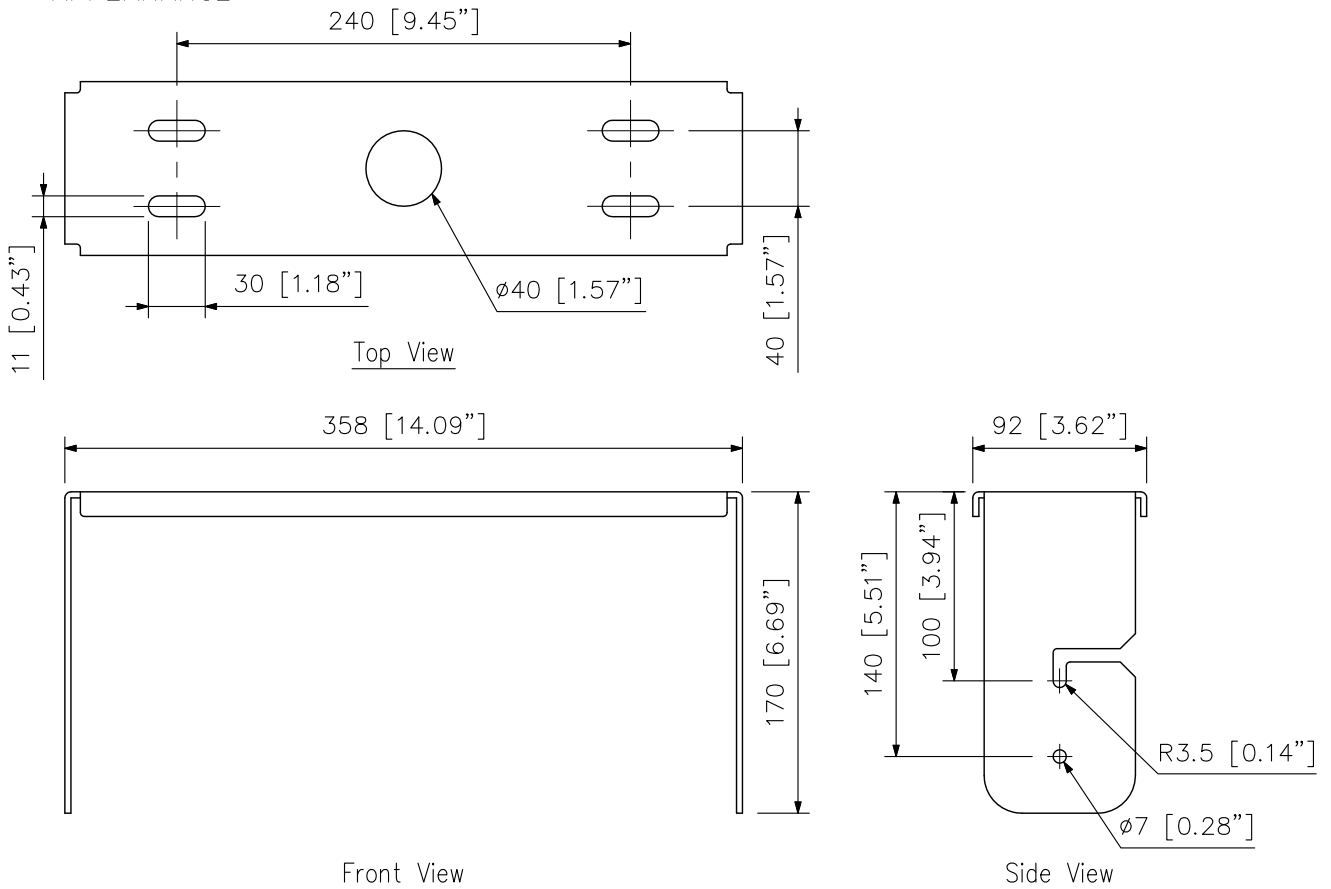

DESCRIPTION

The HY-CM-FB08B is a ceiling mounting bracket designed for FB-08BT subwoofer system.

SPECIFICATIONS

Applicable Speaker	FB-08BT
Finish	Steel plate, black (RAL 9011 equivalent), paint
Dimensions	358 (W) × 170 (H) × 92 (D) mm (14.09" × 6.69" × 3.62")
Weight	1.5 kg (3.31 lb)
Accessory	Speaker mounting bolt ×4

Note: Bolts and nuts for mounting the bracket to the ceiling are not included. Prepare them separately.

APPEARANCE

Mounting example
(scale: 1/6)

UNIT:mm SCALE:1/4

■ DESCRIPTION

The HY-CM-FB08W is a ceiling mounting bracket designed for FB-08BT subwoofer system.

■ SPECIFICATIONS

Applicable Speaker	FB-08WT
Finish	Steel plate, white (RAL 9016 equivalent), paint
Dimensions	358 (W) × 170 (H) × 92 (D) mm (14.09" × 6.69" × 3.62")
Weight	1.5 kg (3.31 lb)
Accessory	Speaker mounting bolt ×4

Note: Bolts and nuts for mounting the bracket to the ceiling are not included. Prepare them separately.

■ APPEARANCE

UNIT:mm SCALE:1/4