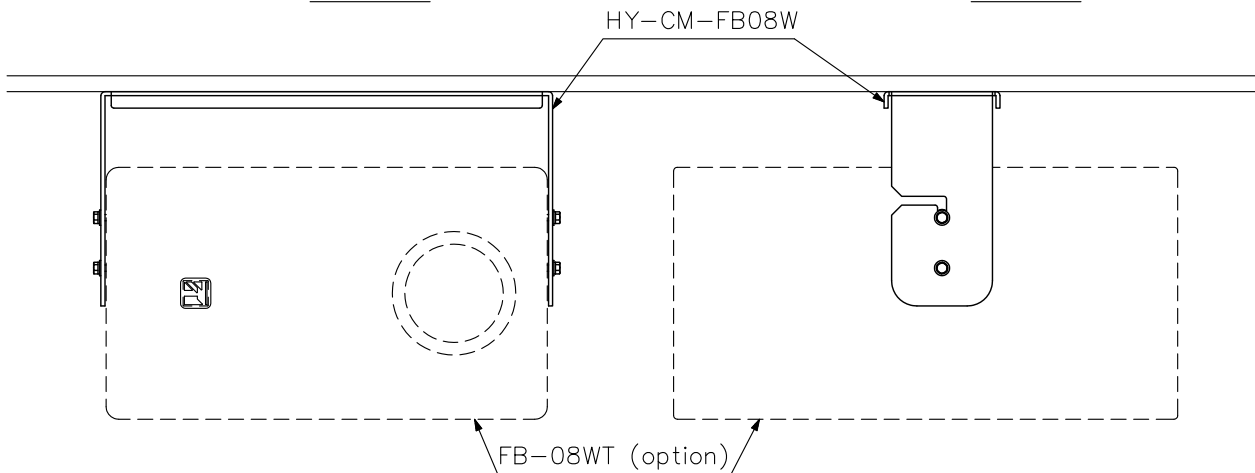

DESCRIPTION

The HY-CM-FB08B is a ceiling mounting bracket designed for FB-08BT subwoofer system.

SPECIFICATIONS

Applicable Speaker	FB-08BT
Finish	Steel plate, black (RAL 9011 equivalent), paint
Dimensions	358 (W) × 170 (H) × 92 (D) mm (14.09" × 6.69" × 3.62")
Weight	1.5 kg (3.31 lb)
Accessory	Speaker mounting bolt ×4

Note: Bolts and nuts for mounting the bracket to the ceiling are not included. Prepare them separately.

APPEARANCE

Mounting example
(scale: 1/6)

UNIT:mm SCALE:1/4

■ DESCRIPTION

The HY-CM-FB08W is a ceiling mounting bracket designed for FB-08BT subwoofer system.

■ SPECIFICATIONS

Applicable Speaker	FB-08WT
Finish	Steel plate, white (RAL 9016 equivalent), paint
Dimensions	358 (W) × 170 (H) × 92 (D) mm (14.09" × 6.69" × 3.62")
Weight	1.5 kg (3.31 lb)
Accessory	Speaker mounting bolt ×4

Note: Bolts and nuts for mounting the bracket to the ceiling are not included. Prepare them separately.

■ APPEARANCE

UNIT:mm SCALE:1/4