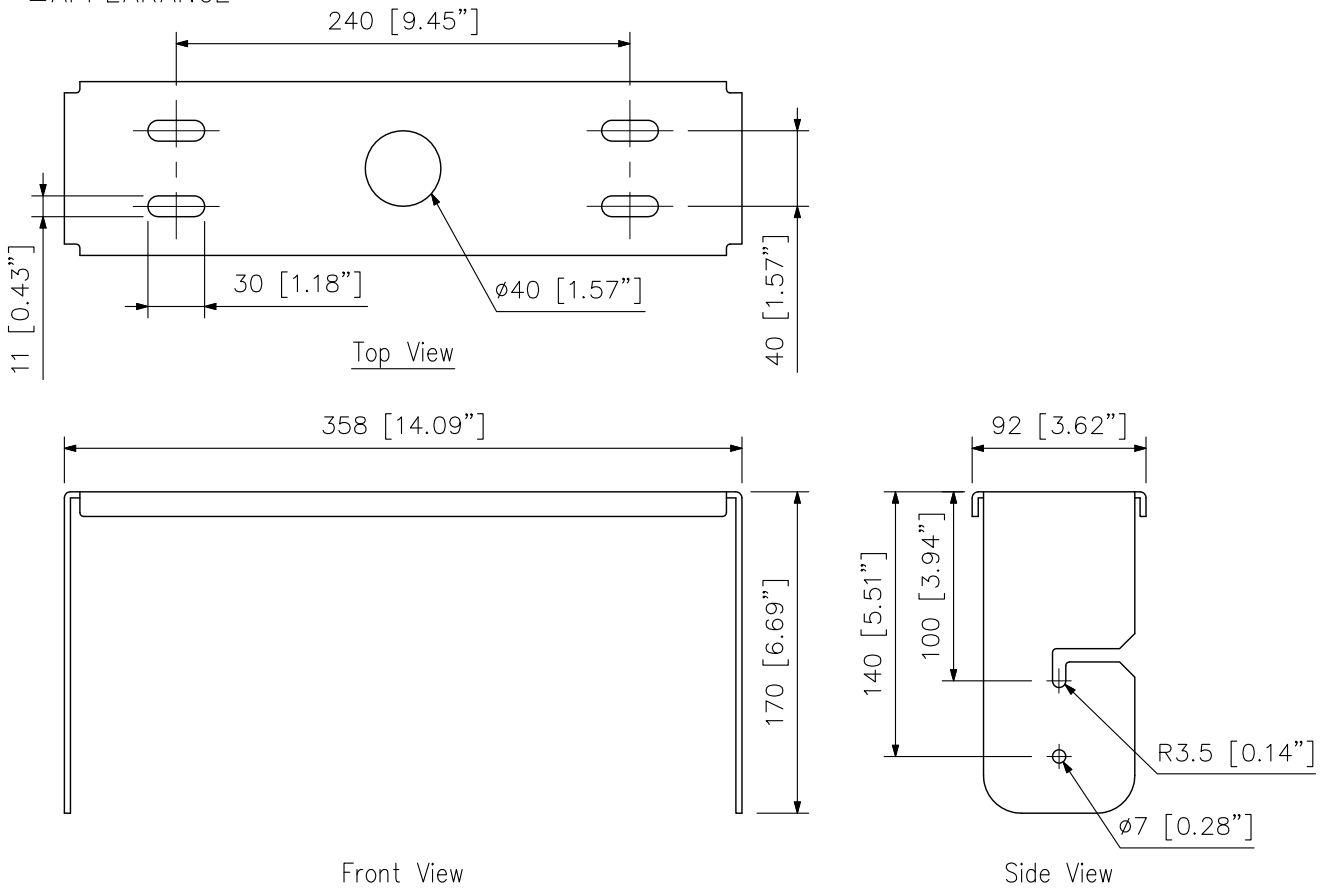

DESCRIPTION

The HY-CM-FB08B is a ceiling mounting bracket designed for FB-08BT subwoofer system.

SPECIFICATIONS

Applicable Speaker	FB-08BT
Finish	Steel plate, black (RAL 9011 equivalent), paint
Dimensions	358 (W) × 170 (H) × 92 (D) mm (14.09" × 6.69" × 3.62")
Weight	1.5 kg (3.31 lb)
Accessory	Speaker mounting bolt ×4

Note: Bolts and nuts for mounting the bracket to the ceiling are not included. Prepare them separately.

APPEARANCE

Mounting example
(scale: 1/6)

UNIT:mm SCALE:1/4

■ DESCRIPTION

The HY-CM-FB08W is a ceiling mounting bracket designed for FB-08BT subwoofer system.

■ SPECIFICATIONS

Applicable Speaker	FB-08WT
Finish	Steel plate, white (RAL 9016 equivalent), paint
Dimensions	358 (W) × 170 (H) × 92 (D) mm (14.09" × 6.69" × 3.62")
Weight	1.5 kg (3.31 lb)
Accessory	Speaker mounting bolt ×4

Note: Bolts and nuts for mounting the bracket to the ceiling are not included. Prepare them separately.

■ APPEARANCE

UNIT:mm SCALE:1/4