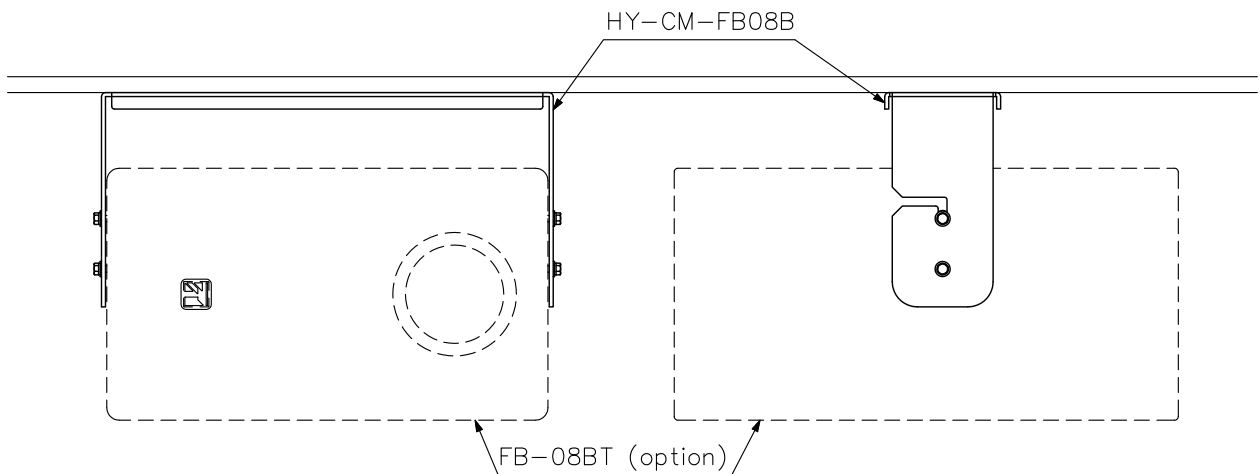

DESCRIPTION

The HY-CM-FB08B is a ceiling mounting bracket designed for FB-08BT subwoofer system.

SPECIFICATIONS

Applicable Speaker	FB-08BT
Finish	Steel plate, black (RAL 9011 equivalent), paint
Dimensions	358 (W) × 170 (H) × 92 (D) mm (14.09" × 6.69" × 3.62")
Weight	1.5 kg (3.31 lb)
Accessory	Speaker mounting bolt ×4

Note: Bolts and nuts for mounting the bracket to the ceiling are not included. Prepare them separately.

APPEARANCE

Mounting example
(scale: 1/6)

UNIT:mm SCALE:1/4

■ DESCRIPTION

The HY-CM-FB08W is a ceiling mounting bracket designed for FB-08BT subwoofer system.

■ SPECIFICATIONS

Applicable Speaker	FB-08WT
Finish	Steel plate, white (RAL 9016 equivalent), paint
Dimensions	358 (W) × 170 (H) × 92 (D) mm (14.09" × 6.69" × 3.62")
Weight	1.5 kg (3.31 lb)
Accessory	Speaker mounting bolt ×4

Note: Bolts and nuts for mounting the bracket to the ceiling are not included. Prepare them separately.

■ APPEARANCE

UNIT:mm SCALE:1/4