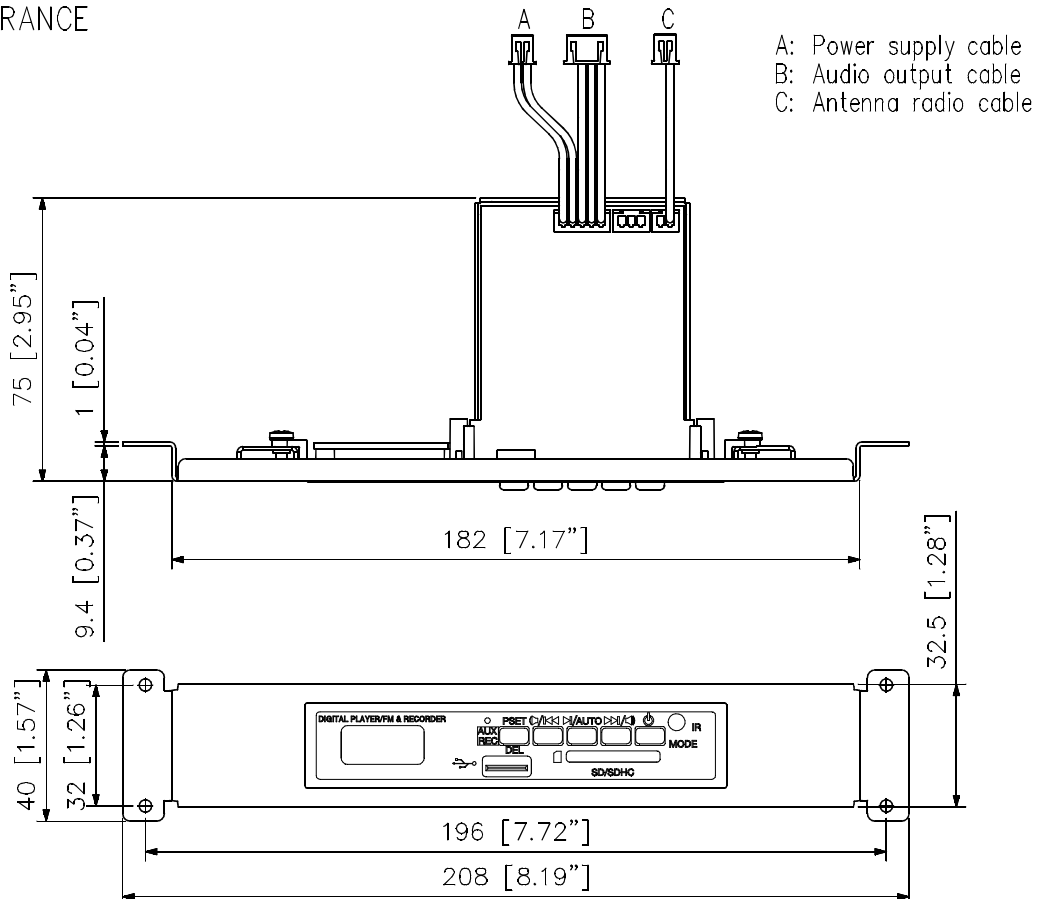

DESCRIPTION

TOA MP-300-AS is an optional input module for FV-2148W-AS Wall-Mount Voice Evacuation system that installed on Door Panel. This module has features USB port, SD/MMC Card, Bluetooth, and FM Radio as Audio Input on system. The connection of this module is interconnection by cable that be provided on this module.

SPECIFICATIONS

* 0 dB = 1 V

Power Source	12 V DC (10 - 14 V)
Power Consumption	2 W
Frequency Response	20 - 20,000 Hz, ± 3 dB
Audio Input	USB port for memory stick (up to 32 GB, Type file: MP3 file) SD/MMC card slot (up to 32 GB, Type file: MP3 file) FM antenna terminals Bluetooth
Output	0 dB* at 1 kHz
S/N Ratio	Mote than 70 dB
Total Harmonic Distortion	Playback less than 0.3%
Operating Temperature	0 °C to +40 °C
Operating Humidity	Under 90 % RH (no condensation)
Finish	Mounting panel: Steel Plate, Black, Paint Panel: Plastic, Black
Dimensions	208 (W) x 40 (H) x 75 (D) mm (8.19" x 1.57" x 2.95")
Weight	190 g
Accessories	Cable ties ... 5

APPEARANCE

UNIT: mm SCALE: 1/2